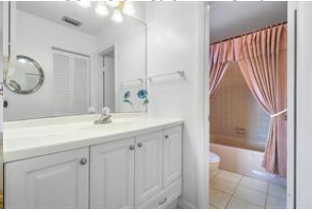

017-2045SW17thCir-DeerfieldBeach-FL-smal

021-2045SW17thCir-DeerfieldBeach-FL-smal